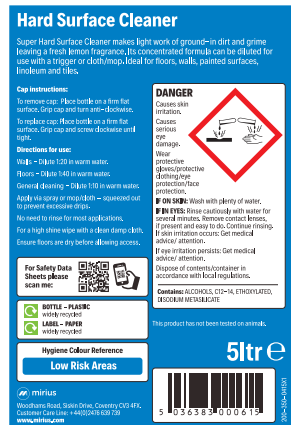

- Cuts through grease and grime
- Suitable for most hard surfaces
- Lasting lemon fresh fragrance
- Free rinsing – low smear
- Biodegradable

QUALITY ASSURANCE:

This product is manufactured in the UK by MIRIUS, A Coventry Group Company.

Produced under ISO 9001 Quality Management System & ISO 14001 Environmental Management System. This ensures our products and services are of the highest possible standard.

This product has not been tested on animals.

CONTAINS:

ALCOHOLS, C12-14, ETHOXYLATED, DISODIUM METASILICATE

BIODEGRADABILITY:

All surfactants used in Super Professional products comply with the current European regulations concerning biodegradability & protection of the environment.

Date: 15/06/16

Scan Me

ORDER CODE(S):
H11 – 5ltr – 800-222-1108